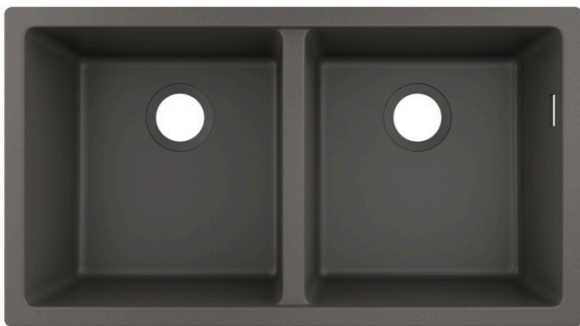

S51

S510-U770 Under-mount sink 370/370

Finish: **Stonegrey** Article Number: **43434290**

Description

product features

- cut-out dimensions: 768 x 398 mm
- material: SilicaTec
- number of bowls: 2 main bowls
- without tap hole
- cabinet size: 90 cm
- installation type: undercounter
- position overflow: on the right side of the bowl
- sink depth: 190 mm
- waste set not included - please order one waste set from the required parts

Product image

Scale drawing